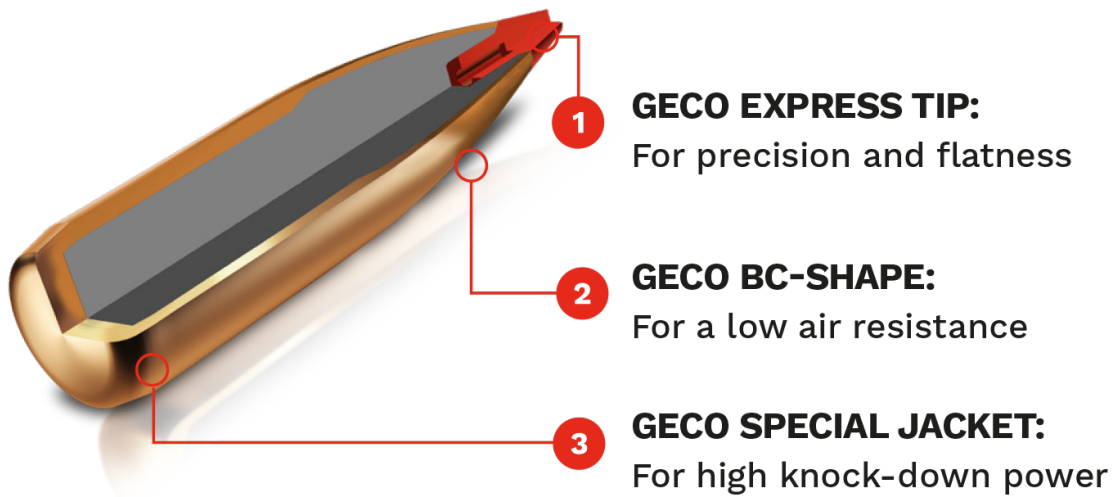

BALLISTIC DATA

Metric

Velocity		Energy		Zero Range		
V0 [m/s]	880	E0 [J]	3872		100m	MRD* 184m
V50 [m/s]	843	E50 [J]	3553	50m	-0.8	1.2
V100 [m/s]	806	E100 [J]	3248	100m	∅	4
V150 [m/s]	771	E150 [J]	2972	150m	-3	3
V200 [m/s]	737	E200 [J]	2716	200m	-10.1	-2.1
V250 [m/s]	703	E250 [J]	2471	250m	-21.8	-11.7
V300 [m/s]	670	E300 [J]	2245	300m	-38.4	-26.3

Imperial

Velocity		Energy		Zero Range		
V0 [ft/s]	2887	E0 [ft/lbs]	2856		100yds	MRD* 205yds
V50 [ft/s]	2775	E50 [ft/lbs]	2639	50yds	-0.4	0.3
V100 [ft/s]	2666	E100 [ft/lbs]	2435	100yds	∅	1.6
V150 [ft/s]	2559	E150 [ft/lbs]	2244	150yds	-0.8	1.6
V200 [ft/s]	2455	E200 [ft/lbs]	2065	200yds	-2.9	0.2
V250 [ft/s]	2353	E250 [ft/lbs]	1897	250yds	-6.5	-2.6
V300 [ft/s]	2254	E300 [ft/lbs]	1741	300yds	-11.6	-6.9

Bullet construction of GECO EXPRESS