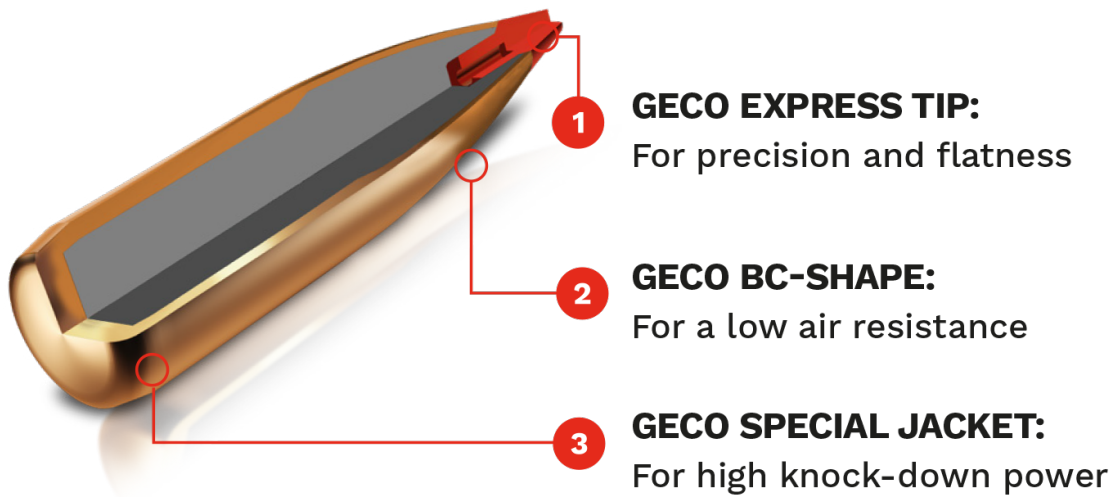

BALLISTIC DATA

Metric

Velocity		Energy		Zero Range		
V0 [m/s]	825	E0 [J]	3641		100m	MRD* 171m
V50 [m/s]	788	E50 [J]	3322	50m	-0.5	1.5
V100 [m/s]	752	E100 [J]	3025	100m	∞	4
V150 [m/s]	717	E150 [J]	2750	150m	-3.8	2.2
V200 [m/s]	683	E200 [J]	2496	200m	-12.4	-4.4
V250 [m/s]	649	E250 [J]	2253	250m	-26.3	-16.2
V300 [m/s]	617	E300 [J]	2037	300m	-46	-33.9

Imperial

Velocity		Energy		Zero Range		
V0 [ft/s]	2707	E0 [ft/lbs]	2686		100yds	MRD* 189yds
V50 [ft/s]	2595	E50 [ft/lbs]	2469	50yds	-0.4	0.4
V100 [ft/s]	2487	E100 [ft/lbs]	2268	100yds	∞	1.6
V150 [ft/s]	2381	E150 [ft/lbs]	2079	150yds	-1.1	1.3
V200 [ft/s]	2278	E200 [ft/lbs]	1903	200yds	-3.6	-0.5
V250 [ft/s]	2177	E250 [ft/lbs]	1738	250yds	-7.9	-4
V300 [ft/s]	2079	E300 [ft/lbs]	1585	300yds	-14	-9.3

Bullet construction of GECO EXPRESS