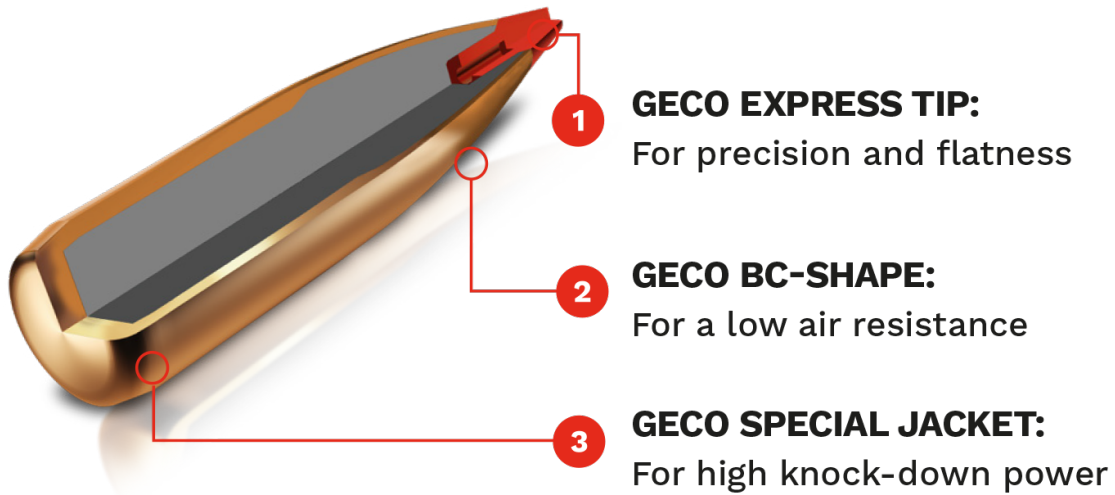

BALLISTIC DATA

Metric

Velocity		Energy		Zero Range		
V0 [m/s]	864	E0 [J]	3994		100m	MRD* 179m
V50 [m/s]	826	E50 [J]	3650	50m	-0.7	1.3
V100 [m/s]	789	E100 [J]	3330	100m	∅	4
V150 [m/s]	753	E150 [J]	3033	150m	-3.2	2.7
V200 [m/s]	718	E200 [J]	2758	200m	-10.8	-2.8
V250 [m/s]	683	E250 [J]	2496	250m	-23.1	-13.2
V300 [m/s]	650	E300 [J]	2260	300m	-40.8	-28.8

Imperial

Velocity		Energy		Zero Range		
V0 [ft/s]	2835	E0 [ft/lbs]	2946		100yds	MRD* 200yds
V50 [ft/s]	2720	E50 [ft/lbs]	2713	50yds	-0.4	0.4
V100 [ft/s]	2608	E100 [ft/lbs]	2494	100yds	∅	1.6
V150 [ft/s]	2500	E150 [ft/lbs]	2292	150yds	-0.9	1.5
V200 [ft/s]	2393	E200 [ft/lbs]	2100	200yds	-3.1	
V250 [ft/s]	2290	E250 [ft/lbs]	1923	250yds	-6.9	-3
V300 [ft/s]	2189	E300 [ft/lbs]	1757	300yds	-12.3	-7.6

Bullet construction of GECO EXPRESS

- **1 GECO EXPRESS TIP:**
  For precision and flatness
- **2 GECO BC-SHAPE:**
  For a low air resistance
- **3 GECO SPECIAL JACKET:**
  For high knock-down power