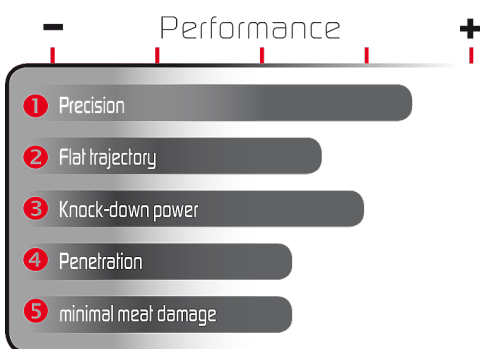

### MRD

		50 m	100 m	150 m	200 m	250 m	300 m
MRD	100 m	-0.2	±0	-5.2	-16.5	-34.7	-61
	156 m	1.9	4	0.8	-8.5	-24.7	-49

## GECO Softpoint

Thousands of roe deer have been shot with the legendary GECO Softpoint bullet which is suitable for universal use and in almost any hunting situation. It responds reliably in the game's body and has good target ballistic effectiveness. The thin walled jacket of the bullet is the secret of this successful design, deformation is initiated by the marked lead tip and then the jacket responds to the increased resistance, even with heavy game the deformation process remains well controlled.