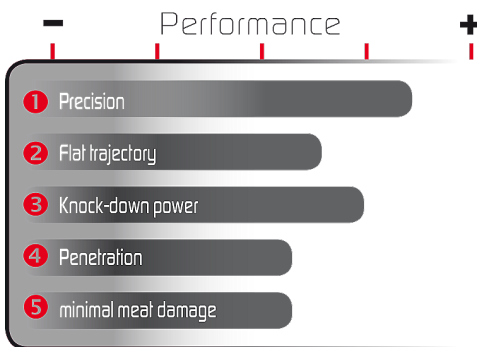

GECO .300 Win. Mag. SOFTPOINT 170 gr

Item no. 2117576

MRD

		50 m	100 m	150 m	200 m	250 m	300 m
MRD	100 m	-1	±0	-2.5	-8.8	-19.6	-35.3
	193 m	1	4	3.6	-0.8	-9.5	-23.3

Velocity & Energy

	0m	50m	100m	150m	200m	250m	300m
V [m/s]	950	896	845	795	748	701	657
E [J]	4964	4415	3927	3476	3077	2703	2374

.300 Win. Mag.

The .300 Win. Mag., which was introduced in 1963, became a success story worldwide. It is a true all-round cartridge with sufficient power for diverse forms of demanding hunting for hard to kill game. The .300 Win. Mag. is suitable for all cloven-hoofed game.

GECO introduced the 170 gr GECO Softpoint bullet in 1996, over the years the 170 gr GECO Plus, the 165 gr GECO Express and the 136 gr GECO Zero (lead-free) followed.

For competition or regular practice, the 147 gr GECO SPORT bullet is available in a user-friendly pack of 50.

GECO Softpoint

Thousands of roe deer have been shot with the legendary GECO Softpoint bullet which is suitable for universal use and in almost any hunting situation. It responds reliably in the game's body and has good target ballistic effectiveness. The thin walled jacket of the bullet is the secret of this successful design, deformation is initiated by the marked lead tip and then the jacket responds to the increased resistance, even with heavy game the deformation process remains well controlled.