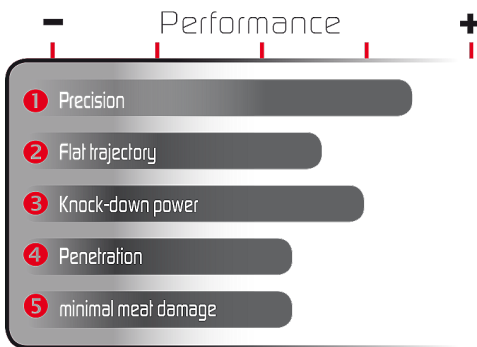

GECO .223 Rem. TM 3,4 g

Item no. 2413470

MRD

		50 m	100 m	150 m	200 m	250 m	300 m
MRD	100 m	-0.5	±0	-2.9	-9.9	-21.7	-39.3
	185 m	1.5	4	3	-2	-11.8	-27.2

Velocity & Energy

	0 m	50 m	100 m	150 m	200 m	250 m	300 m
V [m/s]	980	909	841	777	715	657	601
E [J]	1633	1404	1203	1026	870	734	614

BC-Value: 0.237 | Barrel length: 600 mm

.223 Rem.

Apart from the Express bullet for hunting also two FMJ bullets of different weight are produced for shooting with semi-automatic sporting arms. The original .223 Rem. was also introduced as 5.56 mm military version in many NATO countries.

GECO Softpoint

Thousands of roe deer have been shot with the legendary GECO Softpoint bullet which is suitable for universal use and in almost any hunting situation. It responds reliably in the game's body and has good target ballistic effectiveness. The thin walled jacket of the bullet is the secret of this successful design, deformation is initiated by the marked lead tip and then the jacket responds to the increased resistance, even with heavy game the deformation process remains well controlled.