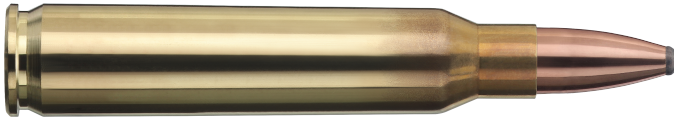

GECO .223 Rem. TM 3,4 g

Item no. 2413470

MRD

		50 m	100 m	150 m	200 m	250 m	300 m
MRD	100 m	-0.5	±0	-2.9	-9.9	-21.7	-39.3
	185 m	1.5	4	3	-2	-11.8	-27.2

Velocity & Energy

	0 m	50 m	100 m	150 m	200 m	250 m	300 m
V [m/s]	980	909	841	777	715	657	601
E [J]	1633	1404	1203	1026	870	734	614

BC-Value: 0.237 | Barrel length: 600 mm

.223 Rem.

Apart from the Express bullet for hunting also two FMJ bullets of different weight are produced for shooting with semi-automatic sporting arms. The original .223 Rem. was also introduced as 5.56 mm military version in many NATO countries.

GECO Softpoint

Thousands of roe deer have been shot with the legendary GECO Softpoint bullet which is suitable for universal use and in almost any hunting situation. It responds reliably in the game's body and has good target ballistic effectiveness. The thin walled jacket of the bullet is the secret of this successful design, deformation is initiated by the marked lead tip and then the jacket responds to the increased resistance, even with heavy game the deformation process remains well controlled.