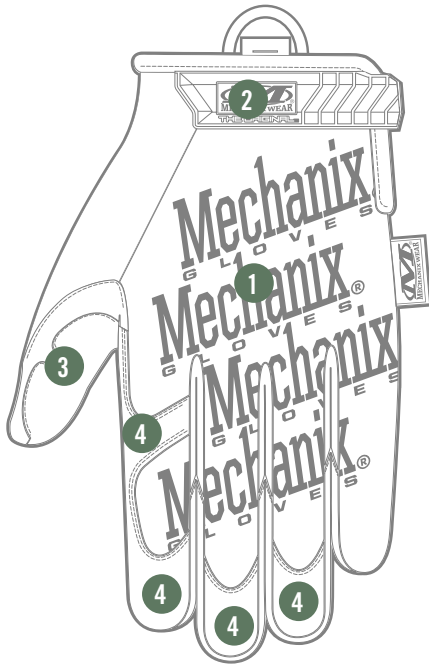

### FIT

Form-fitting TrekDry<sup>®</sup> material with MultiCam<sup>®</sup> camouflage.

### SEAMLESS PALM

Seamless single layer palm for maximum dexterity.

## FEATURES

1. Form-fitting TrekDry<sup>®</sup> material with MultiCam<sup>®</sup> camouflage.
2. TPR (Thermal Plastic Rubber) hook and loop closure for a secure fit
3. Reinforced thumb panel for added durability
4. Reinforced fingertip panels in high wear areas
5. Durable synthetic leather palm