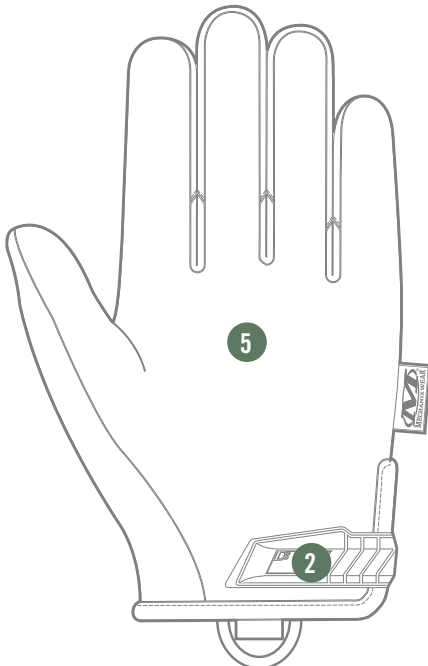

FURTHER INFORMATION AVAILABLE AT:

Ref: The Original®

USA
1-800-222-4296

CANADA
1-877-278-5822

EUROPE
+39 0423 639495

Mechanix Wear, Inc.
28525 Witherspoon Parkway
Valencia CA 91355
www.mechanix.com

Product is imported